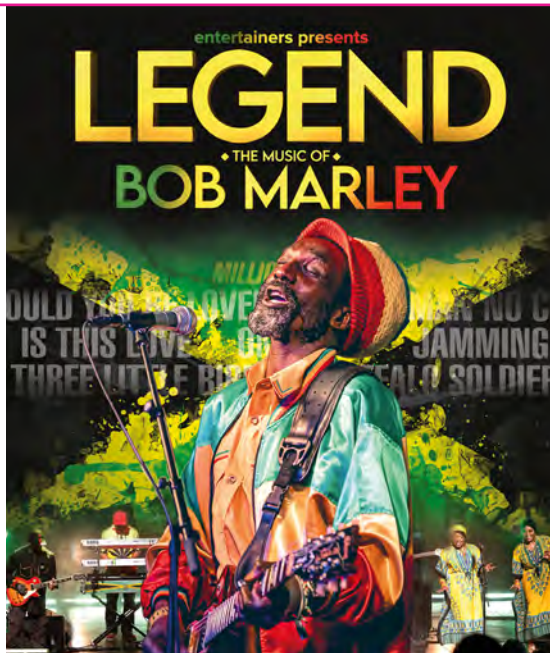

PLEASE CHECK ONLINE FOR AVAILABILITY BEFORE YOU VISIT

PORTSMOUTHGUILDHALL.ORG.UK

MAN IN THE MIRROR
Join us for a Thriller of an evening, as we celebrate the legendary music of the KING OF POP. This is the "Man in the Mirror" – The brand new must-see, electrifying tribute concert to Michael Jackson. Featuring all his greatest hits you know and love. Complete with dazzling choreography, stunning visual effects, light show and authentic costumes. This is the show that pays tribute to Jackson's musical legacy.

7PM, SAT 18 OCT 2025

£40.80 - £62.25 ✂

WET WET WET

The 'Wets' will bring to the stage their catalogue of legendary and defining hits. Joined by special guest Heather Small who will be opening the show.

7PM, FRI 24 OCT 2025

£39.65 ✂

LEGEND - THE MUSIC OF BOB MARLEY

Legend – the music of Bob Marley is an unforgettable evening celebrating this musical icon in one fantastic stage show extravaganza. Combining his superb, distinctive vocals with flawless musicianship, a supremely talented cast recreate the timeless hits 'Could You Be Loved', 'Is This Love', 'One Love', 'No Woman No Cry', 'Three Little Birds', 'Exodus', 'Waiting in Vain', 'Satisfy My Soul', 'Iron Lion Zion', 'I Shot the Sheriff' and many more reggae classics.