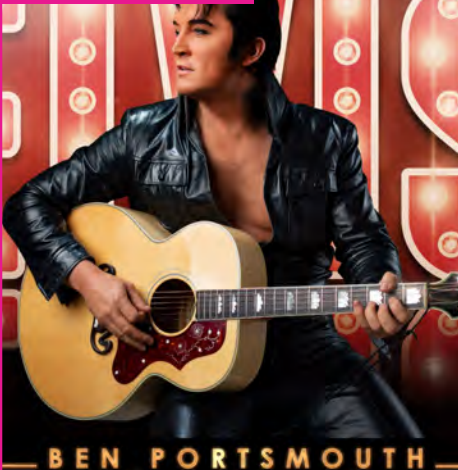

£32.70 - £39.75 ✂

BEN PORTSMOUTH - THIS IS ELVIS
The ULTIMATE Elvis experience! An immersive journey through Presley's most iconic eras with greatest hits from his early rockabilly roots to the dazzling Vegas years.

7PM, FRI 3 OCT 2025

£42.50 - £75.00