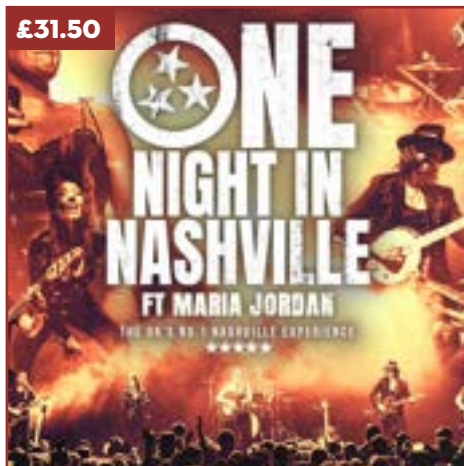

£31.50

ONE NIGHT IN NASHVILLE

Inspired by today's Nashville music scene, and recreating the buzzing atmosphere of Honky Tonks and songwriter rounds.

7.30PM, SAT 8 FEB 2025