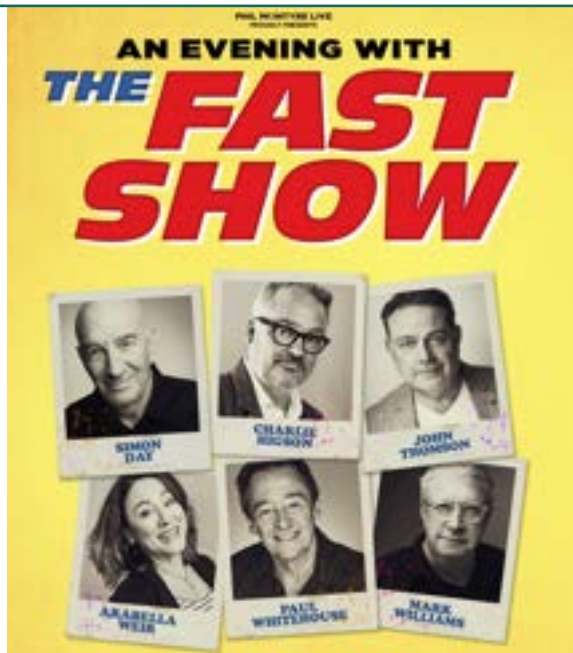

7PM **SOLD OUT** NOV 2025

COMEDY

Time Shown Is The Door Time

All Show Prices Include Booking Fee & Levy