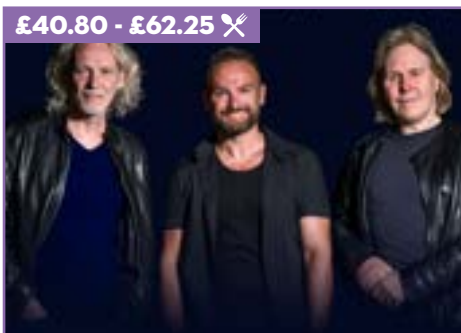

£40.80 - £62.25 ✂

WET WET WET - PLUS SPECIAL GUEST HEATHER SMALL

The 'Wets' will bring to the stage their catalogue of legendary and defining hits.

7PM, FRI 24 OCT 2025